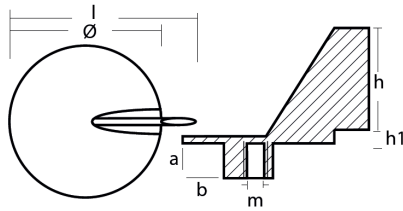

01211

Suzuki - Serie 01211

ZN Zinc Brand: Suzuki

Suzuki trim tab anode - Pinna per Motori Suzuki
Suzuki DT150-DT225 HP

Product technical specification

COD	kg	lbs		l	a	b	h	h1	Ø	m
01211	0.32	0.71	mm	110	4	21	61	7	89	10X1,25
			inch	4.33	0.16	0.83	2.40	0.28	3.50	mm

Main features

Catalog page: 270
Where it is installed: Suzuki DT150-DT225 HP
Original code: 5512587D00 55120-87801
Production method: d
Sold in the kit:

Other information

Barcode: 8033837065715
Boat type: motorboat with outboard
Specific: outboard